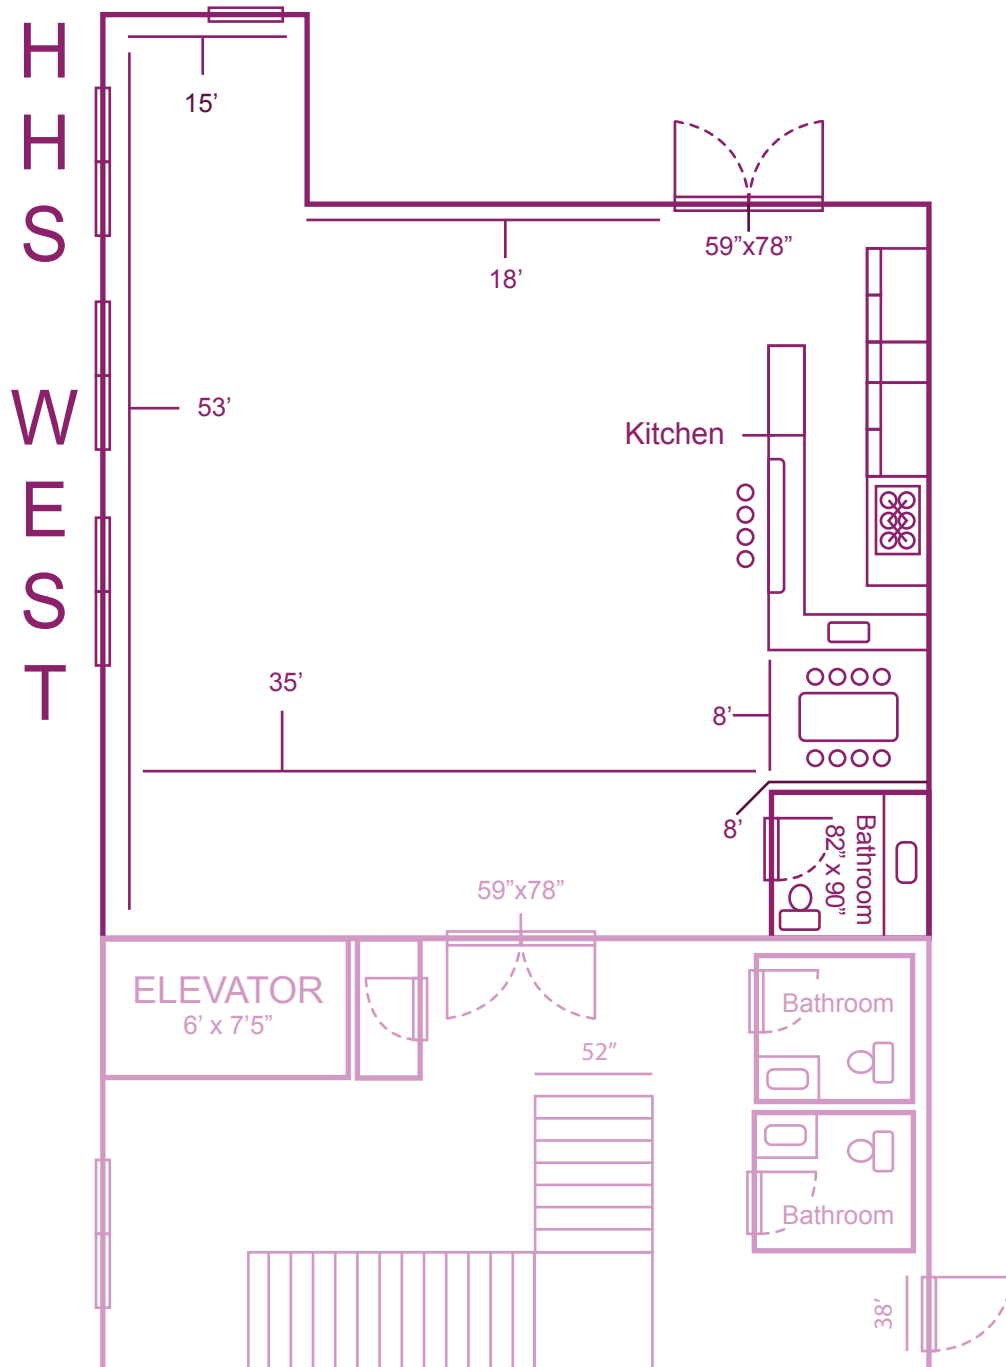

HHS - West Floor Plan

Address: 1106 N Hudson Ave - 2nd floor, Hollywood, CA 90038

Email/Phone: info@historichudsonstudios.com / 323.461.1044