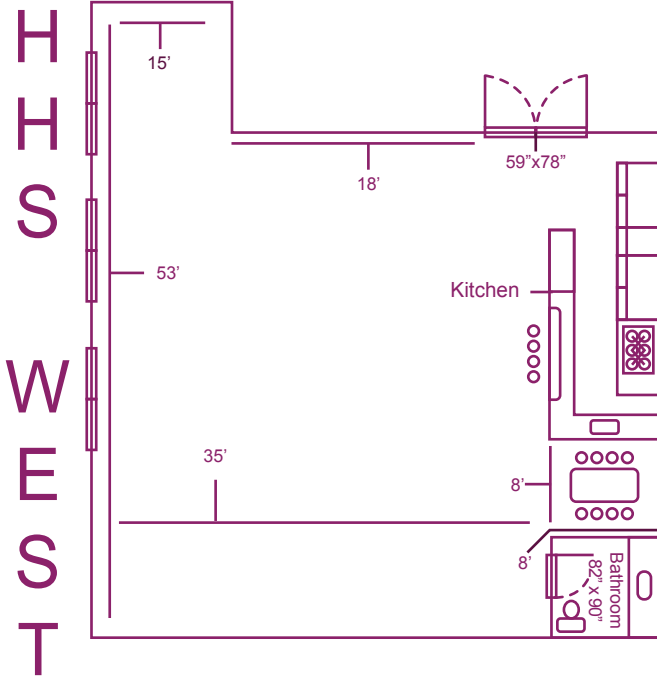

HHS - Entire Floor Plan

Address: 1106 N Hudson Ave - 2nd floor, Hollywood, CA 90038

Email/Phone: info@historichudsonstudios.com / 323.461.1044

Common Area

HHS West

HHS East

HHS Hub

HHS - Entire Floor Plan

Address: 1106 N Hudson Ave - 2nd floor, Hollywood, CA 90038

Email/Phone: info@historichudsonstudios.com / 323.461.1044

Common Area
HHS West
HHS East
HHS Hub

HHS HUB HHS EAST

HHS - West Floor Plan

Address: 1106 N Hudson Ave - 2nd floor, Hollywood, CA 90038