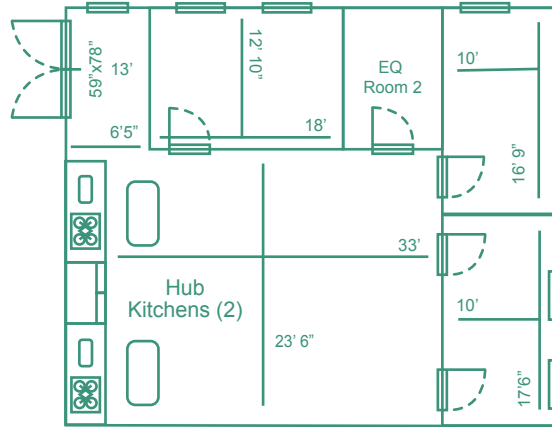

HHS - Entire Floor Plan

Address: 1106 N Hudson Ave - 2nd floor, Hollywood, CA 90038

Email/Phone: info@historichudsonstudios.com / 323.461.1044

Common Area
HHS West
HHS East
HHS Hub

HHS HUB HHS EAST