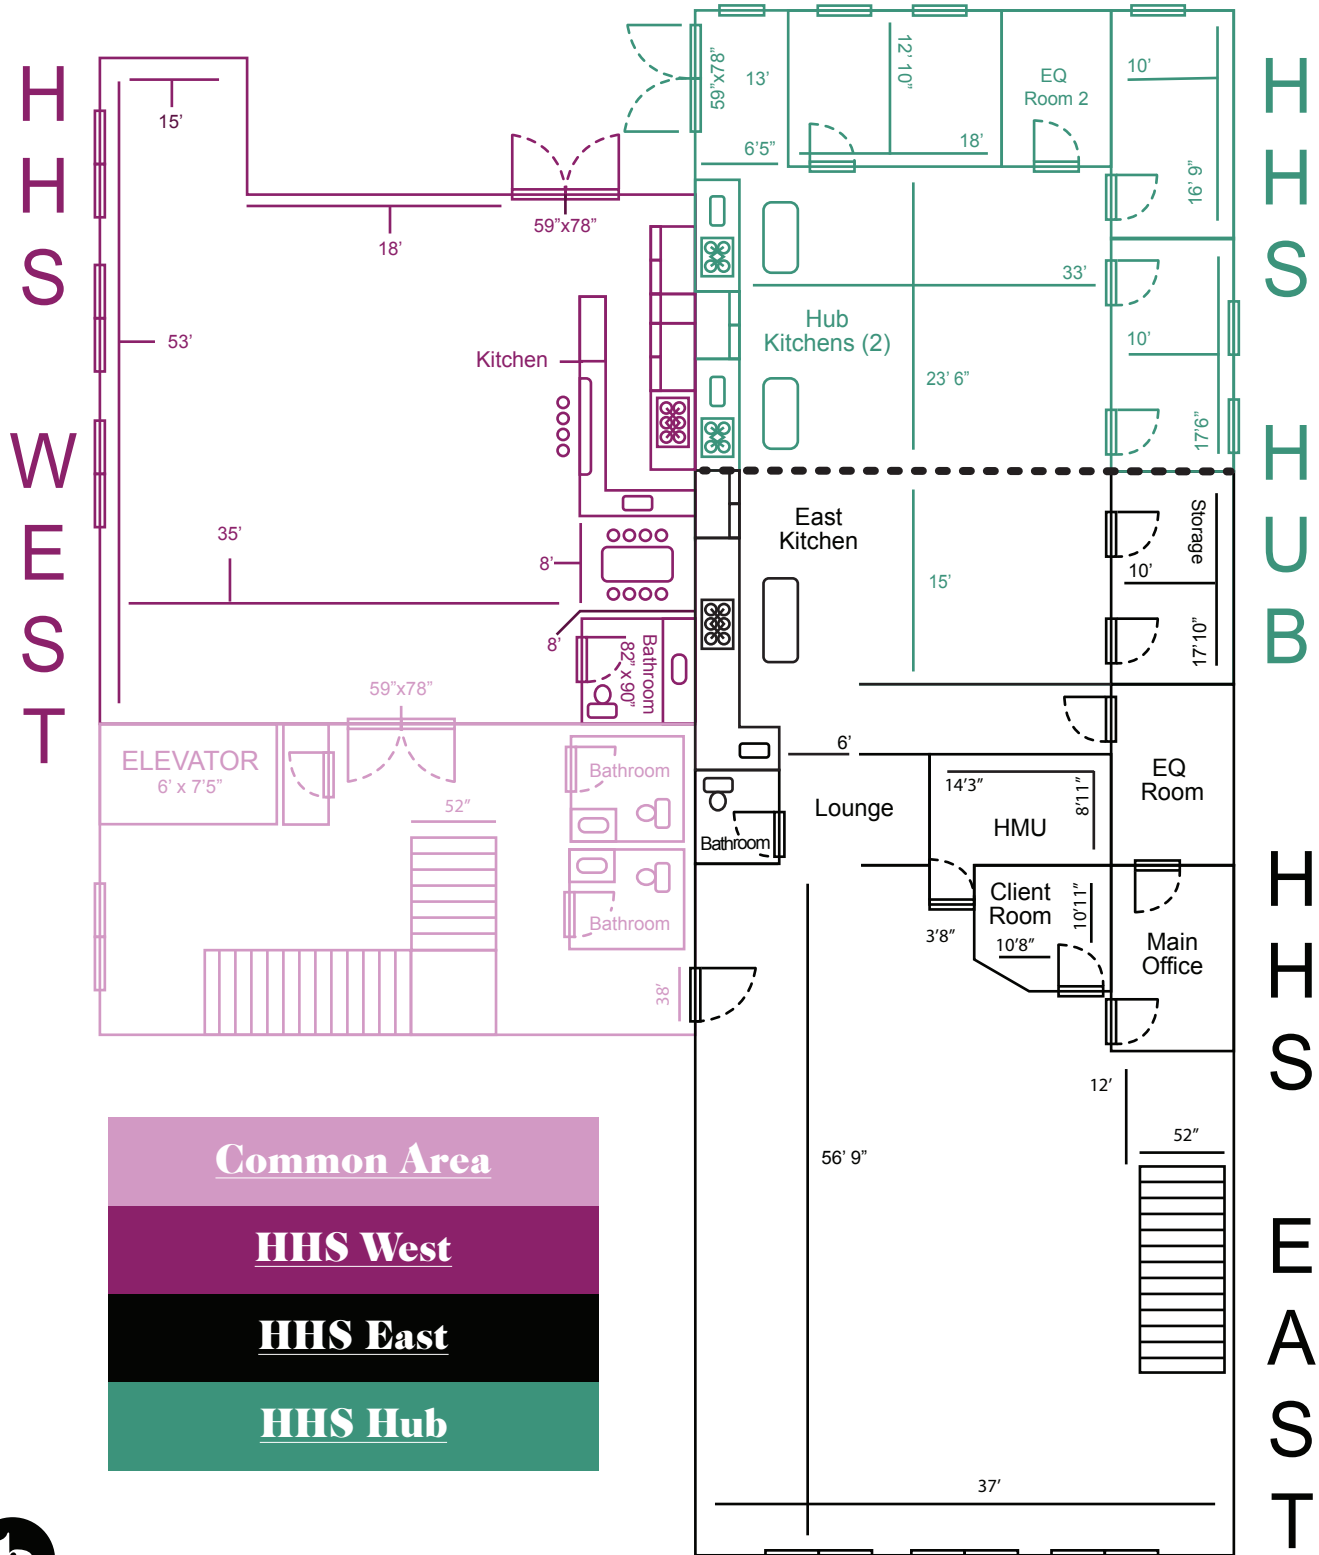

HHS - Entire Floor Plan

Address: 1106 N Hudson Ave - 2nd floor, Hollywood, CA 90038

Email/Phone: info@historichudsonstudios.com / 323.461.1044

Common Area

HHS West

HHS East

HHS Hub

HHS - Entire Floor Plan

Address: 1106 N Hudson Ave - 2nd floor, Hollywood, CA 90038

Email/Phone: info@historichudsonstudios.com / 323.461.1044

Common Area
HHS West
HHS East
HHS Hub

HHS HUB HHS EAST

HHS - West Floor Plan

Address: 1106 N Hudson Ave - 2nd floor, Hollywood, CA 90038

Email/Phone: info@historichudsonstudios.com / 323.461.1044

HHS - East Floor Plan

Address: 1106 N Hudson Ave - 2nd floor, Hollywood, CA 90038

Email/Phone: info@historichudsonstudios.com / 323.461.1044

H
H
S

E
A
S
T

HHS - Hub Floor Plan

Address: 1106 N Hudson Ave - 2nd floor, Hollywood, CA 90038

Email/Phone: info@historichudsonstudios.com / 323.461.1044